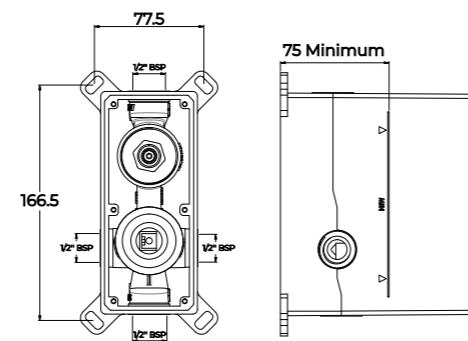

NECESSARIES

NOB 9200	NOB 9200-79	NOB 9200-95
MRP 2388/-	MRP 4354/-	MRP 4586/-

CONCEALED MIXER BODIES

Available in

NOB-0708
Body of Single Lever Wall Mounted Concealed Basin Mixer consisting of Cartridge, Cartridge Sleeve & Protective Cover

NOB-0708	NOB-0708-79	NOB-0708-95	NOB-0708-60
MRP 5242/-	MRP 5980/-	MRP 6110/-	MRP 6450/-

(Compatible with SN-0708S25 & TR-0708S25)

Available in

NOB-0830
Body of S/Lever Concealed Divertor Mixer (2 outlets) consisting of Cartridge, Cartridge Sleeve, Tiptone sleeve & Protective Box

NOB-0830	NOB-0830-79	NOB-0830-95	NOB-0830-60
MRP 7200/-	MRP 8217/-	MRP 8355/-	MRP 8852/-

(Compatible with SN-0830S25 & TR-0830S25)

NOBERO

MULTI FLOW THERMOSTATIC MIXER BODIES

Available in

NOB-6502	NOB-6502-79	NOB-6502-95	NOB-6502-60
MRP 13654/-	MRP 14516/-	MRP 14660/-	MRP 15016/-

(Compatible with SN-6502S25 & TR-6502S25)

Available in

NOB-6504	NOB-6504-79	NOB-6504-95	NOB-6504-60
MRP 16812/-	MRP 18098/-	MRP 18320/-	MRP 18838/-

(Compatible with SN-6504S25 & TR-6504S25)

Available in

NOB-6506	NOB-6506-79	NOB-6506-95	NOB-6506-60
MRP 19970/-	MRP 21680/-	MRP 21980/-	MRP 22660/-

(Compatible with SN-6506S25 & TR-6506S25)