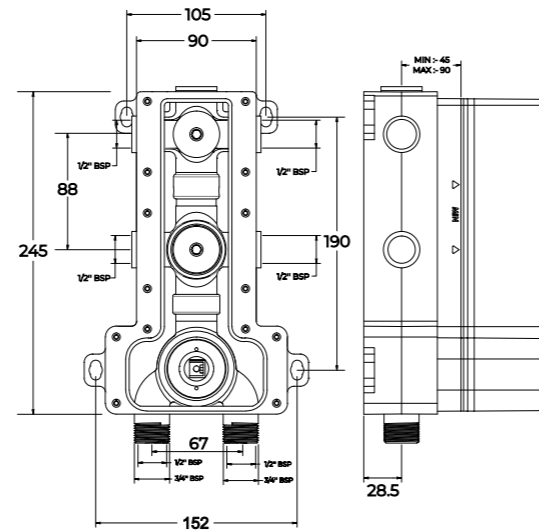

NOB-8452

Body of Single Lever Concealed Multi Flow Divertor (2 outlets) consisting of Cartridges, Cartridge Sleeves & Protective Box, **Advantage:** One flow at a time

NOB-8452	NOB-8452-79	NOB-8452-95	NOB-8452-60
MRP 6896/-	MRP 7610/-	MRP 7784/-	MRP 8188/-
(Compatible with SN-8452S25 & TR-8452S25)