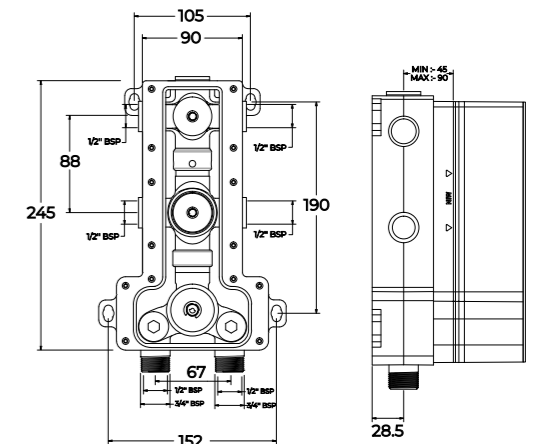

Available in

NOB-6504	NOB-6504-79	NOB-6504-95	NOB-6504-60
MRP 16812/-	MRP 18098/-	MRP 18320/-	MRP 18838/-

(Compatible with SN-6504S25 & TR-6504S25)