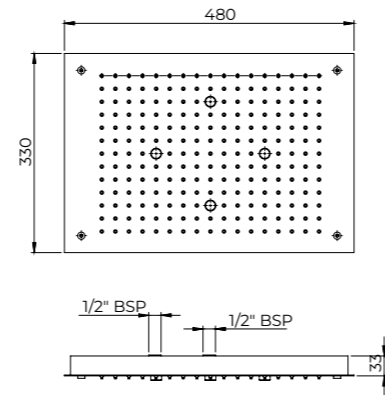

NECESSARIES

MULTI FLOW SHOWERS

NOB 40552
Ceiling Shower SS 304 with Rain/Mist (Two Flow) 19"x13"

NOB 40552	NOB 40552-79	NOB 40552-95
MRP 32000/-	MRP 39900/-	MRP 40220/-

NOB 40556
Ceiling Shower SS 304 with Rain/Mist/Cascade (Three Flow) & LED's 26"x18"

Add colour code- 79 for Bright Gold; 95 for Rose Gold; 60 for Black Chrome; (For SIENA only.)
All dimensions in mm

NOBERO

NOB-40538
Slim line Shower 12" Square
MRP 8088/-

NOB 1717
Shower Arm with Wall Flange for Rain Shower