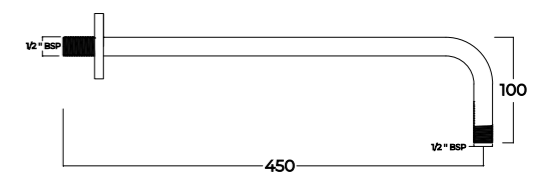

Add colour code- 79 for Bright Gold; 95 for Rose Gold; 60 for Black Chrome; (For SIENA only.)
All dimensions in mm

NOBERO

NOB-40538
Slim line Shower 12" Square
MRP 8088/-

NOB 1717
Shower Arm with Wall Flange for Rain Shower