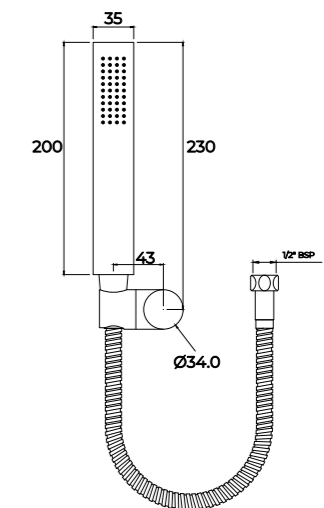

Add colour code- 79 for Bright Gold; 95 for Rose Gold; 60 for Black Chrome; (For SIENA only.)
All dimensions in mm

NOBERO

NOB-40538
Slim line Shower 12" Square
MRP 8088/-

NOB 1717
Shower Arm with Wall Flange for Rain Shower

SN 1717	SN 1717-79	SN 1717-95	SN 1717-60
MRP 1858/-	MRP 4058/-	MRP 4258/-	MRP 4938/-

HAND SHOWER & HEALTH FAUCET

NOB-40252
Brass Hand Shower set with Flexible Hose Pipe and Wall Mounted Hook

NOB-40252	NOB-40252-79	NOB-40252-95
MRP 3406/-	MRP 4988/-	MRP 5242/-

(Compatible with SN-0708S25 & TR-0708S25)

Available in

NOB-0830
Body of S/Lever Concealed Divertor Mixer (2 outlets) consisting of Cartridge, Cartridge Sleeve, Tiptone sleeve & Protective Box

NOB-0830	NOB-0830-79	NOB-0830-95	NOB-0830-60
MRP 7200/-	MRP 8217/-	MRP 8355/-	MRP 8852/-