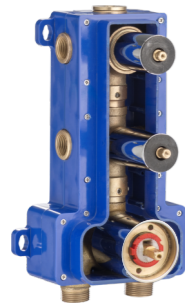

NOB-6506	NOB-6506-79	NOB-6506-95	NOB-6506-60
MRP 19970/-	MRP 21680/-	MRP 21980/-	MRP 22660/-

(Compatible with SN-6506S25 & TR-6506S25)

NECESSARIES

MULTI FLOW DIVERTOR BODIES

NOB-8452

Body of Single Lever Concealed Multi Flow Divertor (2 outlets) consisting of Cartridges, Cartridge Sleeves & Protective Box, **Advantage:** One flow at a time

NOB-8452	NOB-8452-79	NOB-8452-95	NOB-8452-60
MRP 6896/-	MRP 7610/-	MRP 7784/-	MRP 8188/-
(Compatible with SN-8452S25 & TR-8452S25)			

NOB-8454

Body of Single Lever Concealed Multi Flow Divertor (3/4 outlets) consisting of Cartridges, Cartridge Sleeves & Protective Box, **Advantage:** Two Simultaneous flows

NOB-8454	NOB-8454-79	NOB-8454-95	NOB-8454-60
MRP 9248/-	MRP 10460/-	MRP 10700/-	MRP 11244/-
(Compatible with SN-8454S25 & TR-8454S25)			

Available in

NOB-8456

Body of Single Lever Concealed Multi Flow Divertor (5/6 outlets) consisting of Cartridges, Cartridge Sleeves & Protective Box, **Advantage:** Three Simultaneous flows

NOB-8456	NOB-8456-79	NOB-8456-95	NOB-8456-60
MRP 11600/-	MRP 13310/-	MRP 13616/-	MRP 14300/-
(Compatible with SN-8456S25 & TR-8456S25)			

NOBERO

NOB-8453

Body of Single Lever Concealed Multi Flow Divertor (3 outlets) consisting of Cartridges, Cartridge Sleeves & Protective Box, **Advantage:** One flow at a time