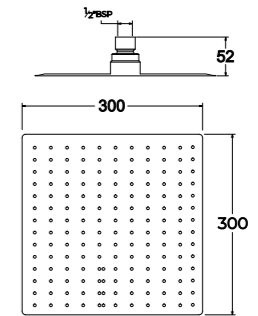

Add colour code- 79 for Bright Gold; 95 for Rose Gold; 60 for Black Chrome; (For SIENA only.)
All dimensions in mm

NOBERO

NOB-40538
Slim line Shower 12" Square
MRP 8088/-

NOB 1717
Shower Arm with Wall Flange for Rain Shower