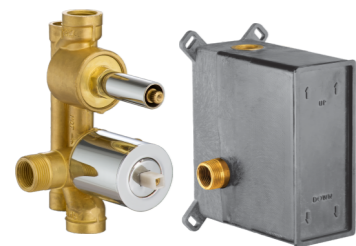

Add colour code- 79 for Bright Gold; 95 for Rose Gold; 60 for Black Chrome; (For SIENA only.)
All dimensions in mm

NECESSARIES

NOB-9200
Brass Health Faucet with Flexible Hose Pipe and Wall Mounted Hook

NOB 9200	NOB 9200-79	NOB 9200-95
MRP 2388/-	MRP 4354/-	MRP 4586/-

CONCEALED MIXER BODIES

Available in

NOB-0708
Body of Single Lever Wall Mounted Concealed Basin Mixer consisting of Cartridge, Cartridge Sleeve & Protective Cover

NOB-0708	NOB-0708-79	NOB-0708-95	NOB-0708-60
MRP 5242/-	MRP 5980/-	MRP 6110/-	MRP 6450/-

(Compatible with SN-0708S25 & TR-0708S25)

Available in

NOB-0830
Body of S/Lever Concealed Divertor Mixer (2 outlets) consisting of Cartridge, Cartridge Sleeve, Tiptone sleeve & Protective Box

NOB-0830	NOB-0830-79	NOB-0830-95	NOB-0830-60
MRP 7200/-	MRP 8217/-	MRP 8355/-	MRP 8852/-

(Compatible with SN-0830S25 & TR-0830S25)

NOBERO

MULTI FLOW THERMOSTATIC MIXER BODIES

Available in

NOB-6502
Body of Multi-flow Thermostatic Mixer (2 outlets) consisting of Cartridges, Cartridge Sleeves & Protective Box, **Advantage:** One flow at a time