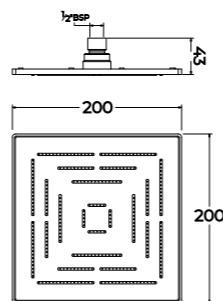

OVERHEAD SHOWER AND SHOWER ARM

NOB 40718
Skin Shower 8" Square Single Flow Stainless Steel

NOB 40718	NOB 40718-79	NOB 40718-95	NOB 40718-60
MRP 2122/-	MRP 4018/-	MRP 4068/-	MRP 5116/-

Add colour code- 79 for Bright Gold; 95 for Rose Gold; 60 for Black Chrome; (For SIENA only.)
All dimensions in mm