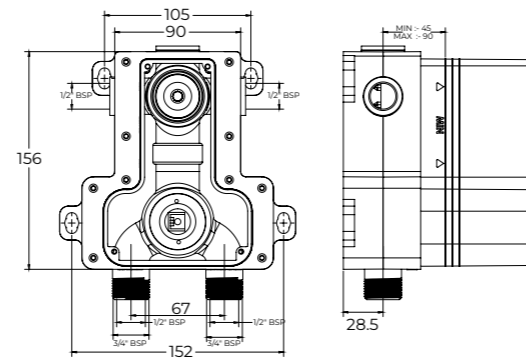

NECESSARIES

MULTI FLOW DIVERTOR BODIES