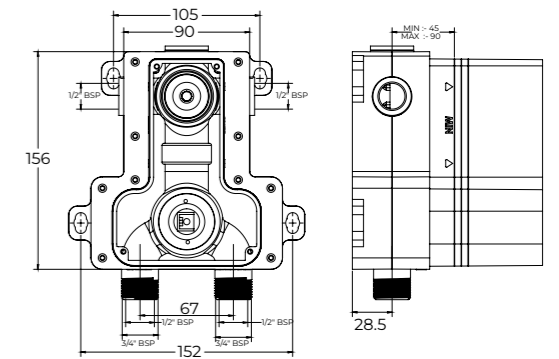

NOBERO

NOB-8453

Body of Single Lever Concealed Multi Flow Divertor (3 outlets) consisting of Cartridges, Cartridge Sleeves & Protective Box, **Advantage:** One flow at a time

NOB-8453	NOB-8453-79	NOB-8453-95	NOB-8453-60
MRP 7250/-	MRP 8000/-	MRP 8240/-	MRP 8735/-
(Compatible with SN-8453S25 & TR-8453S25)