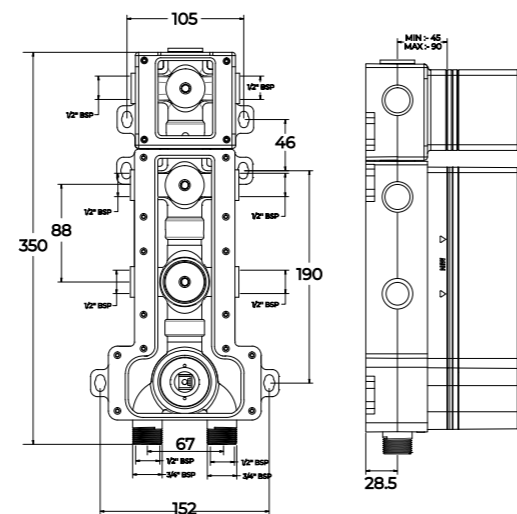

NOB-8454

Body of Single Lever Concealed Multi Flow Divertor (3/4 outlets) consisting of Cartridges, Cartridge Sleeves & Protective Box, **Advantage:** Two Simultaneous flows

NOB-8454	NOB-8454-79	NOB-8454-95	NOB-8454-60
MRP 9248/-	MRP 10460/-	MRP 10700/-	MRP 11244/-
(Compatible with SN-8454S25 & TR-8454S25)			

Available in

NOB-8456

Body of Single Lever Concealed Multi Flow Divertor (5/6 outlets) consisting of Cartridges, Cartridge Sleeves & Protective Box, **Advantage:** Three Simultaneous flows

NOB-8456	NOB-8456-79	NOB-8456-95	NOB-8456-60
MRP 11600/-	MRP 13310/-	MRP 13616/-	MRP 14300/-
(Compatible with SN-8456S25 & TR-8456S25)