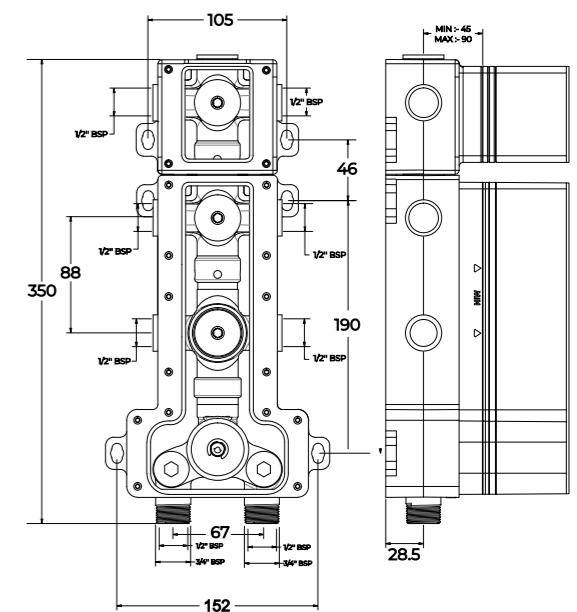

NOB-6504	NOB-6504-79	NOB-6504-95	NOB-6504-60
MRP 16812/-	MRP 18098/-	MRP 18320/-	MRP 18838/-

(Compatible with SN-6504S25 & TR-6504S25)

Available in

NOB-6506
Body of Multi-flow Thermostatic Mixer (5/6 outlets) consisting of Cartridges, Cartridge Sleeves & Protective Box, **Advantage:** Two Simultaneous flows

NOB-6506	NOB-6506-79	NOB-6506-95	NOB-6506-60
MRP 19970/-	MRP 21680/-	MRP 21980/-	MRP 22660/-

(Compatible with SN-6506S25 & TR-6506S25)

NECESSARIES

MULTI FLOW DIVERTOR BODIES

NOB-8452

Body of Single Lever Concealed Multi Flow Divertor (2 outlets) consisting of Cartridges, Cartridge Sleeves & Protective Box, **Advantage:** One flow at a time