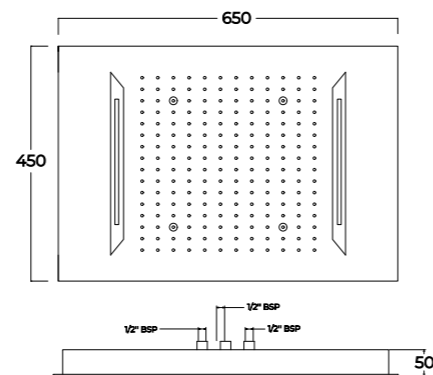

NECESSARIES

MULTI FLOW SHOWERS

NOB 40552
Ceiling Shower SS 304 with Rain/Mist (Two Flow) 19"x13"

NOB 40552	NOB 40552-79	NOB 40552-95
MRP 32000/-	MRP 39900/-	MRP 40220/-

NOB 40556
Ceiling Shower SS 304 with Rain/Mist/Cascade (Three Flow) & LED's 26"x18"