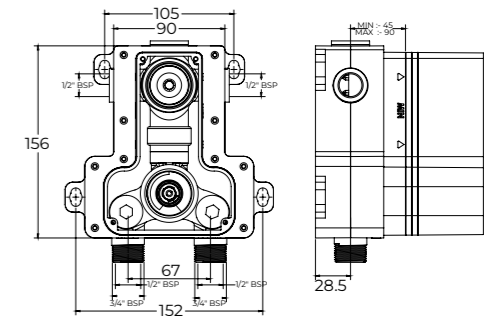

NOBERO

MULTI FLOW THERMOSTATIC MIXER BODIES

Available in

NOB-6502	NOB-6502-79	NOB-6502-95	NOB-6502-60
MRP 13654/-	MRP 14516/-	MRP 14660/-	MRP 15016/-

(Compatible with SN-6502S25 & TR-6502S25)