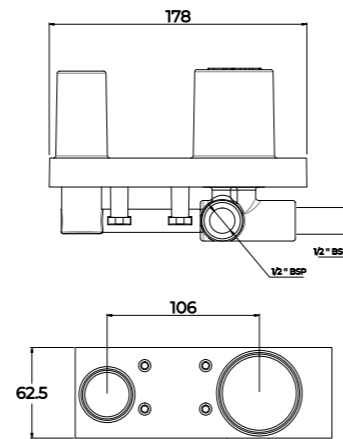

CONCEALED MIXER BODIES

Available in

NOB-0708
Body of Single Lever Wall Mounted Concealed Basin Mixer consisting of Cartridge, Cartridge Sleeve & Protective Cover

NOB-0708	NOB-0708-79	NOB-0708-95	NOB-0708-60
MRP 5242/-	MRP 5980/-	MRP 6110/-	MRP 6450/-

(Compatible with SN-0708S25 & TR-0708S25)

Available in

NOB-0830
Body of S/Lever Concealed Divertor Mixer (2 outlets) consisting of Cartridge, Cartridge Sleeve, Tiptone sleeve & Protective Box

NOB-0830	NOB-0830-79	NOB-0830-95	NOB-0830-60
MRP 7200/-	MRP 8217/-	MRP 8355/-	MRP 8852/-