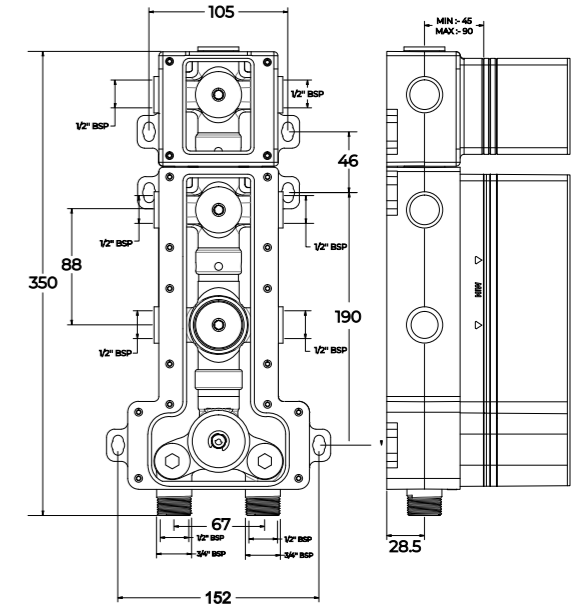

NOB-6504	NOB-6504-79	NOB-6504-95	NOB-6504-60
MRP 16812/-	MRP 18098/-	MRP 18320/-	MRP 18838/-

(Compatible with SN-6504S25 & TR-6504S25)

Available in ● ● ● ●
NOB-6506
Body of Multi-flow Thermostatic Mixer (5/6 outlets) consisting of Cartridges, Cartridge Sleeves & Protective Box, **Advantage:** Two Simultaneous flows

NOB-6506	NOB-6506-79	NOB-6506-95	NOB-6506-60
MRP 19970/-	MRP 21680/-	MRP 21980/-	MRP 22660/-

(Compatible with SN-6506S25 & TR-6506S25)

MULTI FLOW DIVERTOR BODIES

Available in ● ● ● ●
NOB-8454
Body of Single Lever Concealed Multi Flow Divertor (3/4 outlets) consisting of Cartridges, Cartridge Sleeves & Protective Box, **Advantage:** Two Simultaneous flows