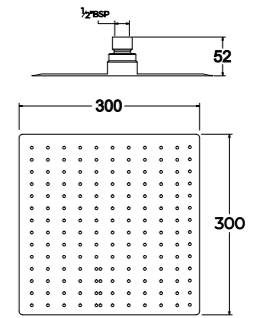

OVERHEAD SHOWER AND SHOWER ARM

NOB 40718
Skein Shower 8" Square Single Flow Stainless Steel

NOB 40718	NOB 40718-79	NOB 40718-95	NOB 40718-60
MRP 2122/-	MRP 4018/-	MRP 4068/-	MRP 5116/-

Add colour code- 79 for Bright Gold; 95 for Rose Gold; 60 for Black Chrome; (For SIENA only.)
All dimensions in mm

NOBERO

NOB-40538
Slim line Shower 12" Square
MRP 8088/-

NOB 1717
Shower Arm with Wall Flange for Rain Shower

SN 1717	SN 1717-79	SN 1717-95	SN 1717-60
MRP 1858/-	MRP 4058/-	MRP 4258/-	MRP 4938/-

SHOWER RAIL & HAND SHOWER

NOB-40251
Shower Rail with Hand Shower '3 Flow', Flexible Hose Pipe 1500mm, Adjustable Hook & ABS Base

NOB-40251	NOB-40251-79	NOB-40251-95	NOB-40251-60
MRP 4284/-	MRP 10884/-	MRP 12204/-	MRP 12994/-

(Compatible with SN-0830S25 & TR-0830S25)