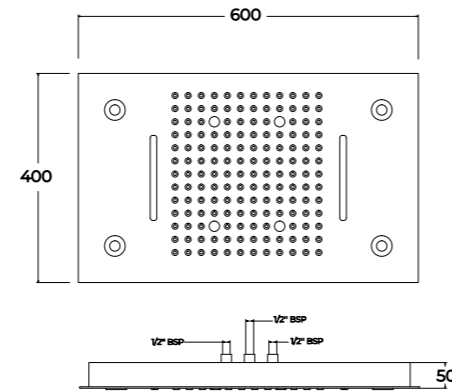

NECESSARIES

MULTI FLOW SHOWERS

NOB 40554
Ceiling Shower SS 304 with Rain/Mist/Cascade (Three Flow) & LED's 24"x16"
MRP 80040/-

NOB 40556
Ceiling Shower SS 304 with Rain/Mist/Cascade (Three Flow) & LED's 26"x18"
MRP 83030/-

OVERHEAD SHOWER AND SHOWER ARM

NOB 40718
Skein Shower 8" Square Single Flow Stainless Steel

NOB 40718	NOB 40718-79	NOB 40718-95	NOB 40718-60
MRP 2122/-	MRP 4018/-	MRP 4068/-	MRP 5116/-

Add colour code- 79 for Bright Gold; 95 for Rose Gold; 60 for Black Chrome; (For SIENA only.)
All dimensions in mm

NOBERO

NOB-40538
Slim line Shower 12" Square
MRP 8088/-

NOB 1717
Shower Arm with Wall Flange for Rain Shower

SN 1717	SN 1717-79	SN 1717-95	SN 1717-60
MRP 1858/-	MRP 4058/-	MRP 4258/-	MRP 4938/-

SHOWER RAIL & HAND SHOWER

NOB-40251
Shower Rail with Hand Shower '3 Flow', Flexible Hose Pipe 1500mm, Adjustable Hook & ABS Base

NOB-40251	NOB-40251-79	NOB-40251-95	NOB-40251-60
MRP 4284/-	MRP 10884/-	MRP 12204/-	MRP 12994/-

(Compatible with SN-0830S25 & TR-0830S25)