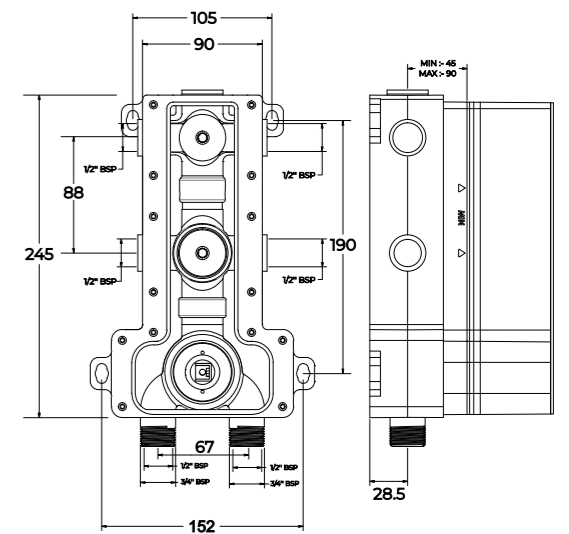

MULTI FLOW DIVERTOR BODIES

NOB-8454	NOB-8454-79	NOB-8454-95	NOB-8454-60
MRP 9248/-	MRP 10460/-	MRP 10700/-	MRP 11244/-

(Compatible with SN-8454S25 & TR-8454S25)