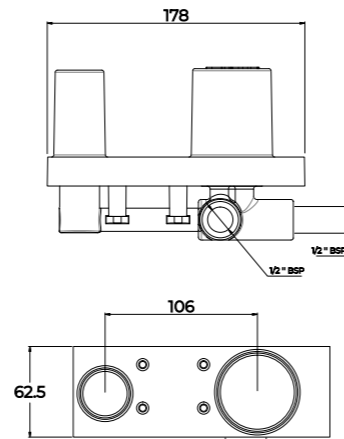

CONCEALED MIXER BODIES

NOB-0708	NOB-0708-79	NOB-0708-95	NOB-0708-60
MRP 5242/-	MRP 5980/-	MRP 6110/-	MRP 6450/-

(Compatible with SN-0708S25 & TR-0708S25)

Available in ● ● ● ●
NOB-0830
Body of Single Lever Concealed Divertor Mixer (2 outlets) consisting of Cartridge, Cartridge Sleeves & Protective Box

NOB-0830	NOB-0830-79	NOB-0830-95	NOB-0830-60
MRP 7200/-	MRP 8217/-	MRP 8355/-	MRP 8852/-

(Compatible with SN-0830S25 & TR-0830S25)