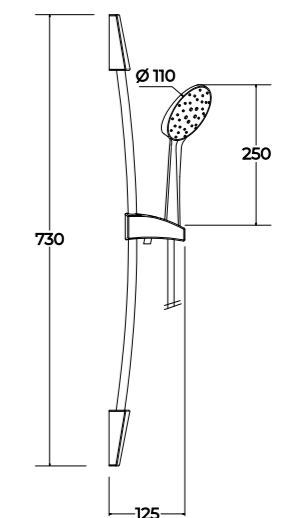

OVERHEAD SHOWER AND SHOWER ARM

NOB 40718
Skein Shower 8" Square Single Flow Stainless Steel

NOB 40718	NOB 40718-79	NOB 40718-95	NOB 40718-60
MRP 2122/-	MRP 4018/-	MRP 4068/-	MRP 5116/-

Add colour code- 79 for Bright Gold; 95 for Rose Gold; 60 for Black Chrome; (For SIENA only.)
All dimensions in mm

NOBERO

NOB-40538
Slim line Shower 12" Square
MRP 8088/-

NOB 1717
Shower Arm with Wall Flange for Rain Shower

SN 1717	SN 1717-79	SN 1717-95	SN 1717-60
MRP 1858/-	MRP 4058/-	MRP 4258/-	MRP 4938/-

SHOWER RAIL & HAND SHOWER

NOB-40251
Shower Rail with Hand Shower '3 Flow', Flexible Hose Pipe 1500mm, Adjustable Hook & ABS Base

NOB-40251	NOB-40251-79	NOB-40251-95	NOB-40251-60
MRP 4284/-	MRP 10884/-	MRP 12204/-	MRP 12994/-

(Compatible with SN-0830S25 & TR-0830S25)

Add colour code- 79 for Bright Gold; 95 for Rose Gold; 60 for Black Chrome; (For SIENA only.)
All dimensions in mm

NECESSARIES

NOB-40250
Hand Shower '3 Flow' with Flexible Hose Pipe 1500mm and Wall Mounted Hook