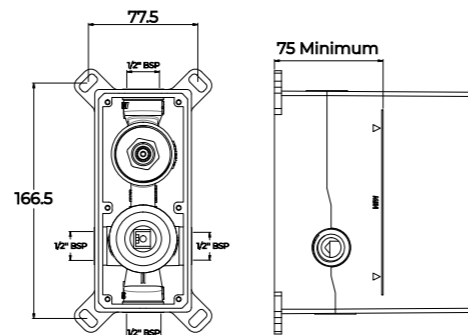

NECESSARIES

NOB 40250	NOB 40250-79	NOB 40250-95	NOB 40250-60
MRP 2588/-	MRP 7668/-	MRP 8684/-	MRP 9598/-

CONCEALED MIXER BODIES

NOB-0708	NOB-0708-79	NOB-0708-95	NOB-0708-60
MRP 5242/-	MRP 5980/-	MRP 6110/-	MRP 6450/-

(Compatible with SN-0708S25 & TR-0708S25)

NOB-0830	NOB-0830-79	NOB-0830-95	NOB-0830-60
MRP 7200/-	MRP 8217/-	MRP 8355/-	MRP 8852/-

(Compatible with SN-0830S25 & TR-0830S25)

NOBERO

MULTI FLOW THERMOSTATIC MIXER BODIES

NOB-6504	NOB-6504-79	NOB-6504-95	NOB-6504-60
MRP 16812/-	MRP 18098/-	MRP 18320/-	MRP 18838/-

(Compatible with SN-6504S25 & TR-6504S25)

NOB-6506	NOB-6506-79	NOB-6506-95	NOB-6506-60
MRP 19970/-	MRP 21680/-	MRP 21980/-	MRP 22660/-

(Compatible with SN-6506S25 & TR-6506S25)

MULTI FLOW DIVERTOR BODIES

NOB-8454	NOB-8454-79	NOB-8454-95	NOB-8454-60
MRP 9248/-	MRP 10460/-	MRP 10700/-	MRP 11244/-

(Compatible with SN-8454S25 & TR-8454S25)