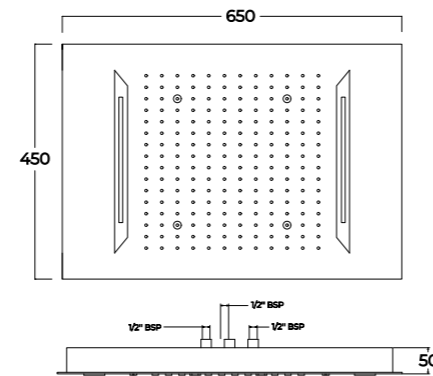

NECESSARIES

MULTI FLOW SHOWERS

NOB 40554
Ceiling Shower SS 304 with Rain/Mist/Cascade (Three Flow) & LED's 24"x16"
MRP 80040/-

NOB 40556
Ceiling Shower SS 304 with Rain/Mist/Cascade (Three Flow) & LED's 26"x18"
MRP 83030/-

OVERHEAD SHOWER AND SHOWER ARM

NOB 40718
Skein Shower 8" Square Single Flow Stainless Steel

NOB 40718	NOB 40718-79	NOB 40718-95	NOB 40718-60
MRP 2122/-	MRP 4018/-	MRP 4068/-	MRP 5116/-

Add colour code- 79 for Bright Gold; 95 for Rose Gold; 60 for Black Chrome; (For SIENA only.)
All dimensions in mm

NOB-40251
Shower Rail with Hand Shower '3 Flow', Flexible Hose Pipe 1500mm, Adjustable Hook & ABS Base

NOB-40251	NOB-40251-79	NOB-40251-95	NOB-40251-60
MRP 4284/-	MRP 10884/-	MRP 12204/-	MRP 12994/-

(Compatible with SN-0830S25 & TR-0830S25)