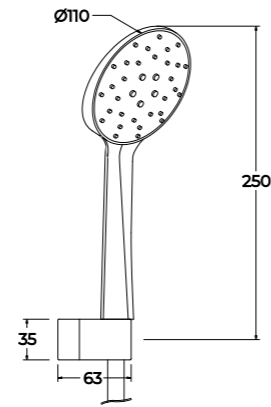

NECESSARIES

NOB 40250	NOB 40250-79	NOB 40250-95	NOB 40250-60
MRP 2588/-	MRP 7668/-	MRP 8684/-	MRP 9598/-

CONCEALED MIXER BODIES

NOB-0708	NOB-0708-79	NOB-0708-95	NOB-0708-60
MRP 5242/-	MRP 5980/-	MRP 6110/-	MRP 6450/-

(Compatible with SN-0708S25 & TR-0708S25)

NOB-0830	NOB-0830-79	NOB-0830-95	NOB-0830-60
MRP 7200/-	MRP 8217/-	MRP 8355/-	MRP 8852/-

(Compatible with SN-0830S25 & TR-0830S25)

NOBERO

MULTI FLOW THERMOSTATIC MIXER BODIES

NOB-6504	NOB-6504-79	NOB-6504-95	NOB-6504-60
MRP 16812/-	MRP 18098/-	MRP 18320/-	MRP 18838/-

(Compatible with SN-6504S25 & TR-6504S25)

NOB-6506	NOB-6506-79	NOB-6506-95	NOB-6506-60
MRP 19970/-	MRP 21680/-	MRP 21980/-	MRP 22660/-

(Compatible with SN-6506S25 & TR-6506S25)

MULTI FLOW DIVERTOR BODIES

NOB-8454	NOB-8454-79	NOB-8454-95	NOB-8454-60
MRP 9248/-	MRP 10460/-	MRP 10700/-	MRP 11244/-

(Compatible with SN-8454S25 & TR-8454S25)