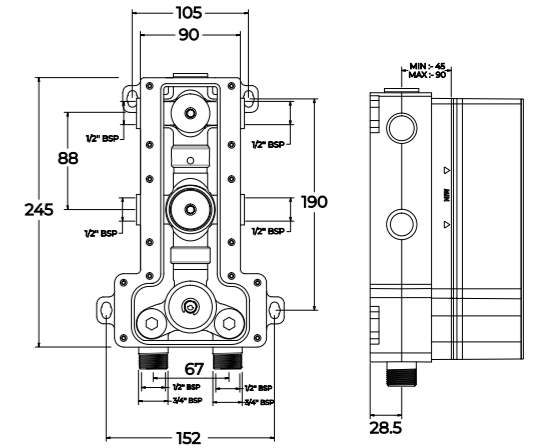

NOBERO

MULTI FLOW THERMOSTATIC MIXER BODIES

NOB-6504	NOB-6504-79	NOB-6504-95	NOB-6504-60
MRP 16812/-	MRP 18098/-	MRP 18320/-	MRP 18838/-

(Compatible with SN-6504S25 & TR-6504S25)