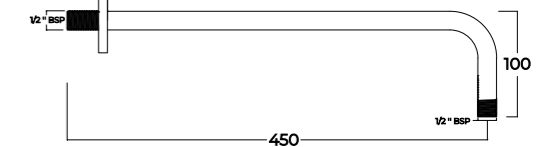

NOBERO

NOB-40538
Slim line Shower 12" Square
MRP 8088/-

NOB 1717
Shower Arm with Wall Flange for Rain Shower

SN 1717	SN 1717-79	SN 1717-95	SN 1717-60
MRP 1858/-	MRP 4058/-	MRP 4258/-	MRP 4938/-

SHOWER RAIL & HAND SHOWER

NOB-40251
Shower Rail with Hand Shower '3 Flow', Flexible Hose Pipe 1500mm, Adjustable Hook & ABS Base

NOB-40251	NOB-40251-79	NOB-40251-95	NOB-40251-60
MRP 4284/-	MRP 10884/-	MRP 12204/-	MRP 12994/-

(Compatible with SN-0830S25 & TR-0830S25)