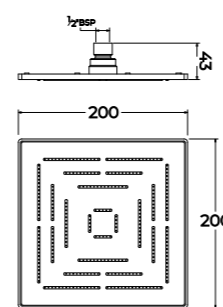

OVERHEAD SHOWER AND SHOWER ARM

NOB 40718
Skein Shower 8" Square Single Flow Stainless Steel

NOB 40718	NOB 40718-79	NOB 40718-95	NOB 40718-60
MRP 2122/-	MRP 4018/-	MRP 4068/-	MRP 5116/-

Add colour code- 79 for Bright Gold; 95 for Rose Gold; 60 for Black Chrome; (For SIENA only.)
All dimensions in mm